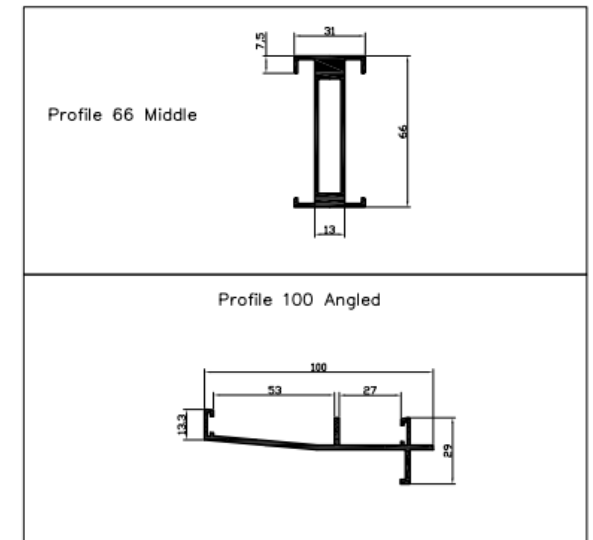

# Extruded Aluminum Profiles

<p>Profile 30 Single Gasket</p>	<p>Profile 66 Double Gasket</p>	<p>Profile 66 Blade</p>
<p>Profile 68 Single Gasket</p>	<p>Profile 90 Double Gasket</p>	<p>Profile 68 gel seal</p>
<p>Profile 78 Single Gasket</p>	<p>Profile 151 Double Gasket DH</p>	<p>Profile 73 Liquid Seal</p>
<p>Profile 88 Single Gasket</p>		<p>Profile 80 Liquid Seal</p>
<p>Profile 117 Single Gasket</p>		<p>Profile 88 gel seal</p>
<p>Profile 151 Single Gasket</p>		<p>Profile 102 Liquid Seal</p>
<p>Profile 151 Double Housing</p>		<p>Profile 109 Blade</p>

UM [ mm ]

Corner Clip